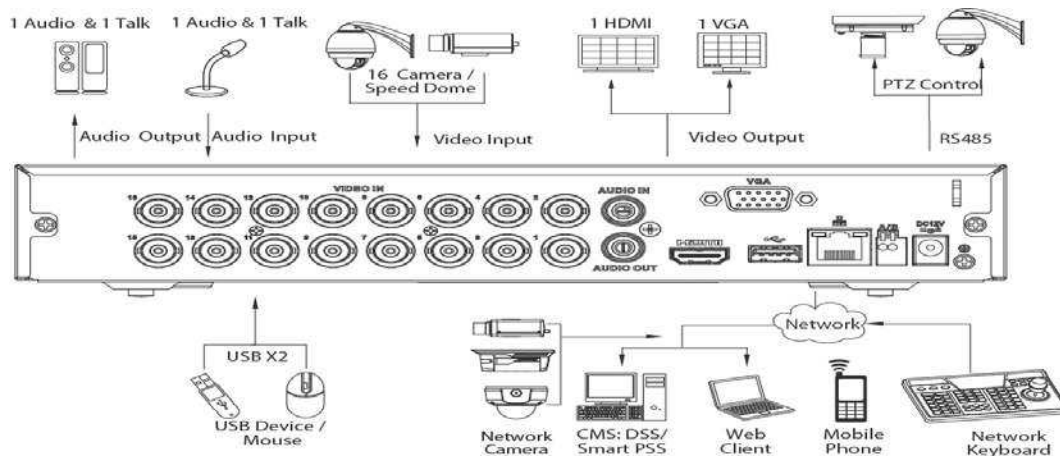

DH-HCVR5104/5108/5116HS-S3

	camera, Previous camera, Full screen, Repeat, Shuffle, Backup selection, Digital zoom	
Backup Mode	USB Device/Internal SATA burner/Network	
Network		
Ethernet	RJ-45 port (10/100M)	RJ-45 port (10/100M/1000M)
Network Functions	HTTP, IPv4/IPv6, TCP/IP, UPNP, RTSP, UDP, SMTP, NTP, DHCP, DNS, PPPOE, DDNS, FTP, IP Filter, SNMP, P2P	
Max. User Access	128 users	
Smart Phone	iPhone, iPad, Android, Windows Phone	
Storage		
Internal HDD	1 SATA port, up to 6TB	
Auxiliary Interface		
USB Interface	2 ports(1 Rear), USB2.0	2 ports (1 Rear USB3.0, 1 Front USB2.0)
RS485	1 port, For PTZ Control	
General		
Power Supply	DC12V/2A	
Power Consumption	10W(without HDD)	
Working Environment	-10°C ~ +55°C / 10%~90%RH / 86~106kpa	
Dimension(W×D×H)	Compact 1U, 260mm×220mm×40mm	
Weight	0.75KG(without HDD)	

System Connection

*Takes HCVR5116HS-S3 as an example

Dahua Technology Co., Ltd.

1199' BinAn Road, Binjiang District, Hangzhou, China

Tel: +86-571-87688883

Fax: +86-571-87688815

Email: overseas@dahuatech.com

www.dahuatech.com

*Design and specifications are subject to change without notice.

© 2015 Dahua Technology Co., Ltd.